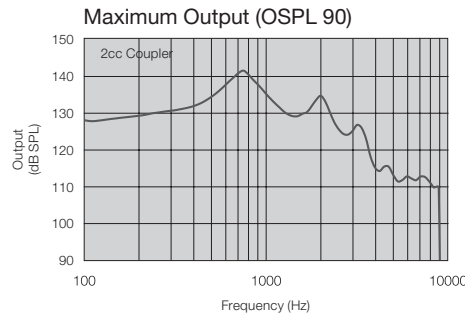

ReSound ENZO™

Technical specifications

		EO 98-DW		
		IEC 60118-0 IEC 711 Ear simulator	IEC 60118-7 2cc coupler	
Reference test gain (60 dB SPL input)	1600 Hz/HFA	61	54	dB
Full-on gain (50 dB SPL input)	Max.	86	83	dB
	1600 Hz/HFA	75	69	
Maximum output (90 dB SPL input)	Max.	145	141	dB SPL
	1600 Hz/HFA	136	131	
Total harmonic distortion	500 Hz	3,5	4,0	%
	800 Hz	1,0	0,7	
	1600 Hz	1,2	0,9	
Telecoil sensitivity (1 mA/m input)	Max.	116	-	dB SPL
HFA-SPLIV Telecoil sensitivity @ 31.6 mA/m(ANSI)	HFA	-	116	
Full-on telecoil sensitivity @ 1mA/m	1600 Hz / HFA	106	101	
Equivalent input noise w/o Noise reduction		22	26	dB SPL
1/3 Octave Equivalent input noise, w/o Noise reduction	1600 Hz	9	-	
Frequency range (DIN 45605)		100-5830	100-5860	Hz
Current Drain (Quiescent / Operating)		1,3 / 1,7	1,3 / 3,3	mA

Data in accordance with IEC 60118-0, IEC 60118-7;
Supply Voltage 1.3 V.

Patents pending

All specifications are subject to change without notice

400303000-GB-14.10-Rev.D

Notes:

O.E.S. = Occluded Ear Simulator
2cc = 2 cm³ coupler
Pi = Acoustic input signal

Basic settings:

Full-on Gain, Reference Test Gain
MPO = Maximum Power Output
Maximum Band Width