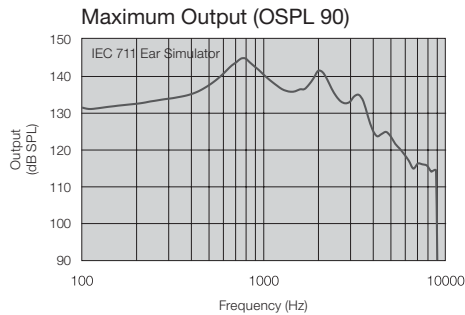

ReSound ENZO™

Technical specifications

		EO 98-DW		
		IEC 60118-0 IEC 711 Ear simulator	IEC 60118-7 2cc coupler	
Reference test gain (60 dB SPL input)	1600 Hz/HFA	61	54	dB
Full-on gain (50 dB SPL input)	Max.	86	83	dB
	1600 Hz/HFA	75	69	
Maximum output (90 dB SPL input)	Max.	145	141	dB SPL
	1600 Hz/HFA	136	131	
Total harmonic distortion	500 Hz	3,5	4,0	%
	800 Hz	1,0	0,7	
	1600 Hz	1,2	0,9	
Telecoil sensitivity (1 mA/m input)	Max.	116	-	dB SPL
HFA-SPLIV Telecoil sensitivity @ 31.6 mA/m(ANSI)	HFA	-	116	
Full-on telecoil sensitivity @ 1mA/m	1600 Hz / HFA	106	101	
Equivalent input noise w/o Noise reduction		22	26	dB SPL
1/3 Octave Equivalent input noise, w/o Noise reduction	1600 Hz	9	-	
Frequency range (DIN 45605)		100-5830	100-5860	Hz
Current Drain (Quiescent / Operating)		1,3 / 1,7	1,3 / 3,3	mA

Data in accordance with IEC 60118-0, IEC 60118-7;
Supply Voltage 1.3 V.

Patents pending

All specifications are subject to change without notice

400303000-GB-14.10-Rev.D

Notes:

O.E.S. = Occluded Ear Simulator
2cc = 2 cm³ coupler
Pi = Acoustic input signal

Basic settings:

Full-on Gain, Reference Test Gain
MPO = Maximum Power Output
Maximum Band Width