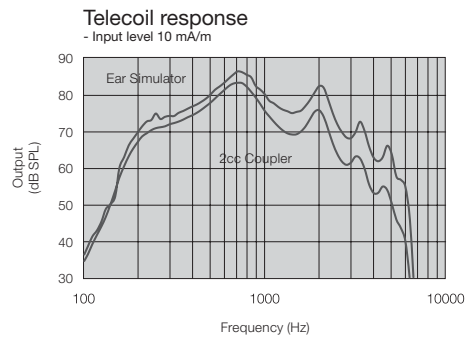

Data in accordance with IEC 60118-0, IEC 60118-7;
Supply Voltage 1.3 V.

Patents pending

All specifications are subject to change without notice

400303000-GB-14.10-Rev.D

Notes:

O.E.S. = Occluded Ear Simulator
2cc = 2 cm³ coupler
Pi = Acoustic input signal

Basic settings:

Full-on Gain, Reference Test Gain
MPO = Maximum Power Output
Maximum Band Width

Measured according to IEC 60118-0 1983, amendment 1994; at 1.3 V, impedance 6.2 ohms and 23°C on O.E.S. according to IEC711 1981, resp on 2cc according to IEC60118-7 2nd edition 2005 (DIN average calculated at 500 Hz, 1000 Hz and 2000 Hz; HFA average calculated at 1000 Hz, 1600 Hz and 2500 Hz; 0 dB SPL sound pressure equals 20µPa). All measurements without DSP features activated unless indicated otherwise.