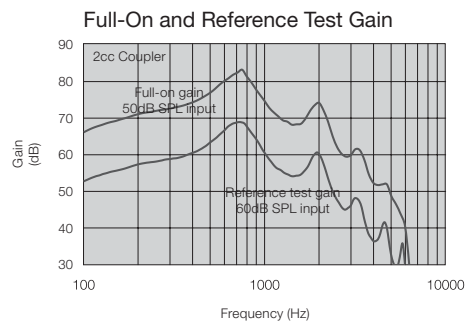

Data in accordance with IEC 60118-0, IEC 60118-7;
Supply Voltage 1.3 V.

Patents pending

All specifications are subject to change without notice

400303000-GB-14.10-Rev.D

Notes:

O.E.S. = Occluded Ear Simulator
2cc = 2 cm³ coupler
Pi = Acoustic input signal

Basic settings:

Full-on Gain, Reference Test Gain
MPO = Maximum Power Output
Maximum Band Width

Measured according to IEC 60118-0 1983, amendment 1994; at 1.3 V, impedance 6.2 ohms and 23°C on O.E.S. according to IEC711 1981, resp on 2cc according to IEC60118-7 2nd edition 2005 (DIN average calculated at 500 Hz, 1000 Hz and 2000 Hz; HFA average calculated at 1000 Hz, 1600 Hz and 2500 Hz; 0 dB SPL sound pressure equals 20µPa). All measurements without DSP features activated unless indicated otherwise.