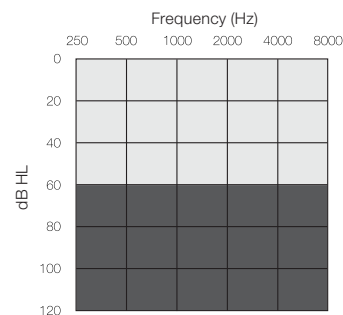

○ Basic
● Advanced
⊙ Ultimate

Fitting Range

ReSound

rediscover hearing