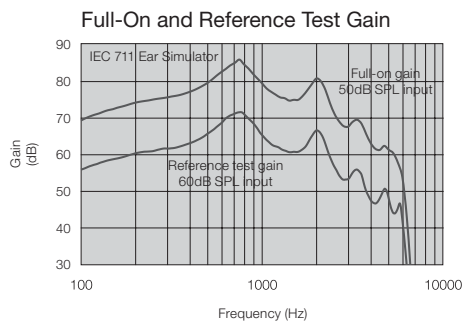

Data in accordance with IEC 60118-0, IEC 60118-7;
Supply Voltage 1.3 V.

Patents pending

All specifications are subject to change without notice

400303000-GB-14.10-Rev.D

Notes:

O.E.S. = Occluded Ear Simulator
2cc = 2 cm³ coupler
Pi = Acoustic input signal

Basic settings:

Full-on Gain, Reference Test Gain
MPO = Maximum Power Output
Maximum Band Width

Measured according to IEC 60118-0 1983, amendment 1994; at 1.3 V, impedance 6.2 ohms and 23°C on O.E.S. according to IEC711 1981, resp on 2cc according to IEC60118-7 2nd edition 2005 (DIN average calculated at 500 Hz, 1000 Hz and 2000 Hz; HFA average calculated at 1000 Hz, 1600 Hz and 2500 Hz; 0 dB SPL sound pressure equals 20µPa). All measurements without DSP features activated unless indicated otherwise.