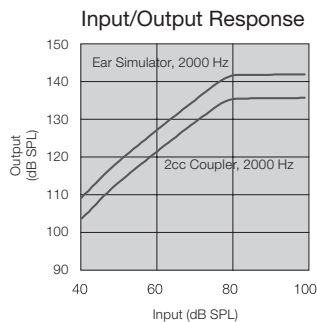

Data in accordance with IEC 60118-0, IEC 60118-7;
Supply Voltage 1.3 V.

Patents pending

All specifications are subject to change without notice

400303000-GB-14.10-Rev.D

Notes:

O.E.S. = Occluded Ear Simulator
2cc = 2 cm³ coupler
Pi = Acoustic input signal

Basic settings:

Full-on Gain, Reference Test Gain
MPO = Maximum Power Output
Maximum Band Width

Measured according to IEC 60118-0 1983, amendment 1994; at 1.3 V, impedance 6.2 ohms and 23°C on O.E.S. according to IEC711 1981, resp on 2cc according to IEC60118-7 2nd edition 2005 (DIN average calculated at 500 Hz, 1000 Hz and 2000 Hz; HFA average calculated at 1000 Hz, 1600 Hz and 2500 Hz; 0 dB SPL sound pressure equals 20µPa). All measurements without DSP features activated unless indicated otherwise.